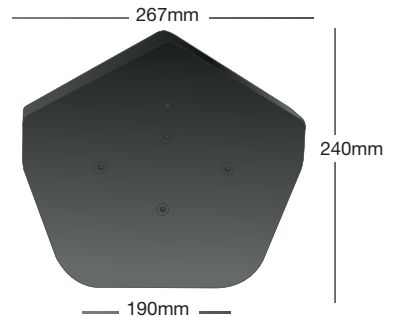

**easy-trim**  
**Verge U**

Easy-Verge U Dry Verge System

Universal Verge Unit

Product Codes

GREY	EASYVERGEU/GREY
BROWN	EASYVERGEU/BROWN
TERRACOTTA	EASYVERGEU/TERRA
BLACK	EASYVERGEU/BLK

Weight

0.20kg per Single

Ridge Caps

Half Round Ridge Cap

Product Codes

GREY	EASYVERGEU/HR/G
BROWN	EASYVERGEU/HR/B
TERRACOTTA	EASYVERGEU/HR/T
BLACK	EASYVERGEU/HR/BL

Weight

0.11kg per Single

Angled Ridge Cap

Product Codes

GREY	EASYVERGEU/A/G
BROWN	EASYVERGEU/A/B
TERRACOTTA	EASYVERGEU/A/T
BLACK	EASYVERGEU/A/BL

Weight

0.18kg per Single

Starter & End Cap

Product Codes

GREY	EASYVERGEU/G/PCK
BROWN	EASYVERGEU/B/PCK
TERRACOTTA	EASYVERGEU/T/PCK
BLACK	EASYVERGEU/BL/PCK

Weight

0.13kg per Single

FlapCap  
 TECHNOLOGY

Flexible flaps on the Ridge Cap contour around the side of the verge unit, effectively creating a 'sealed' unit that prevents water ingress and infestation.