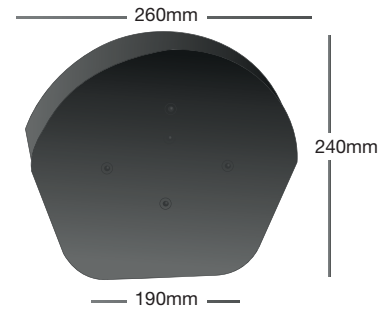

**easy-trim**  
**Verge U**

Easy-Verge U Dry Verge System

Universal Verge Unit

Product Codes

GREY	EASYVERGEU/GREY
BROWN	EASYVERGEU/BROWN
TERRACOTTA	EASYVERGEU/TERRA
BLACK	EASYVERGEU/BLK

Weight

0.20kg per Single

Ridge Caps

Half Round Ridge Cap

Product Codes

GREY	EASYVERGEU/HR/G
BROWN	EASYVERGEU/HR/B
TERRACOTTA	EASYVERGEU/HR/T
BLACK	EASYVERGEU/HR/BL

Weight

0.11kg per Single

Angled Ridge Cap

Product Codes

GREY	EASYVERGEU/A/G
BROWN	EASYVERGEU/A/B
TERRACOTTA	EASYVERGEU/A/T
BLACK	EASYVERGEU/A/BL

Weight

0.18kg per Single

Starter & End Cap

Product Codes

GREY	EASYVERGEU/G/PCK
BROWN	EASYVERGEU/B/PCK
TERRACOTTA	EASYVERGEU/T/PCK
BLACK	EASYVERGEU/BL/PCK

Weight

0.13kg per Single

FlapCap  
 TECHNOLOGY

Flexible flaps on the Ridge Cap contour around the side of the verge unit, effectively creating a 'sealed' unit that prevents water ingress and infestation.