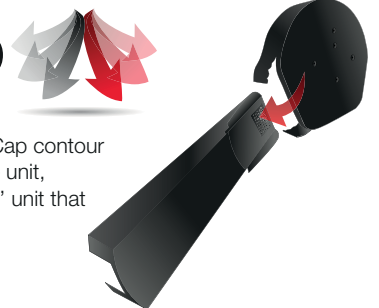

Ridge Caps

Half Round Ridge Cap

Product Codes

GREY	EASYVERGEU/HR/G
BROWN	EASYVERGEU/HR/B
TERRACOTTA	EASYVERGEU/HR/T
BLACK	EASYVERGEU/HR/BL

Weight

0.11kg per Single

Angled Ridge Cap

Product Codes

GREY	EASYVERGEU/A/G
BROWN	EASYVERGEU/A/B
TERRACOTTA	EASYVERGEU/A/T
BLACK	EASYVERGEU/A/BL

Weight

0.18kg per Single

Starter & End Cap

Product Codes

GREY	EASYVERGEU/G/PCK
BROWN	EASYVERGEU/B/PCK
TERRACOTTA	EASYVERGEU/T/PCK
BLACK	EASYVERGEU/BL/PCK

Weight

0.13kg per Single

FlapCap  
 TECHNOLOGY

Flexible flaps on the Ridge Cap contour around the side of the verge unit, effectively creating a 'sealed' unit that prevents water ingress and infestation.