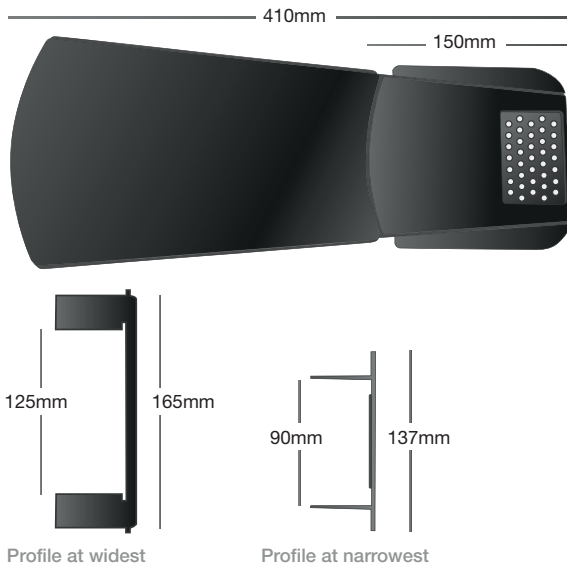

**easy-trim**  
**Verge U**

Easy-Verge U Dry Verge System

Universal Verge Unit

Product Codes

GREY	EASYVERGEU/GREY
BROWN	EASYVERGEU/BROWN
TERRACOTTA	EASYVERGEU/TERRA
BLACK	EASYVERGEU/BLK

Weight

0.20kg per Single

Ridge Caps

Half Round Ridge Cap

Product Codes

GREY	EASYVERGEU/HR/G
BROWN	EASYVERGEU/HR/B
TERRACOTTA	EASYVERGEU/HR/T
BLACK	EASYVERGEU/HR/BL

Weight

0.11kg per Single

Angled Ridge Cap

Product Codes

GREY	EASYVERGEU/A/G
BROWN	EASYVERGEU/A/B
TERRACOTTA	EASYVERGEU/A/T
BLACK	EASYVERGEU/A/BL

Weight

0.18kg per Single

Starter & End Cap

Product Codes

GREY	EASYVERGEU/G/PCK
BROWN	EASYVERGEU/B/PCK
TERRACOTTA	EASYVERGEU/T/PCK
BLACK	EASYVERGEU/BL/PCK

Weight

0.13kg per Single

FlapCap  
 TECHNOLOGY

Flexible flaps on the Ridge Cap contour around the side of the verge unit, effectively creating a 'sealed' unit that prevents water ingress and infestation.