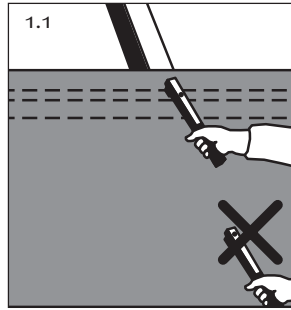

Installation instructions Permo® - Breathable Underlay

Details

KLÖBER